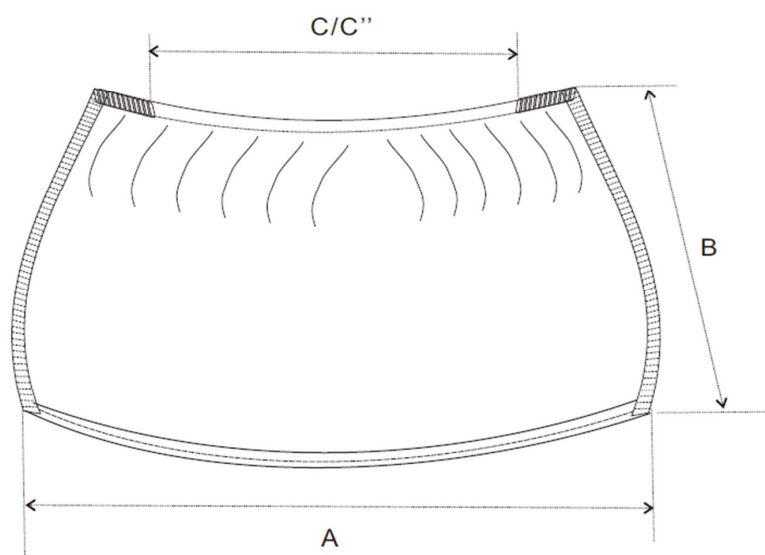

Product Description :	Shoe Cover SPP, Blue, Universal
Product Code :	15481942 (17-100-915)
Raw Material :	37g/m ² SPP +/-2g/m ²
Size :	15.5 x 42cm
Packaging :	300Pcs/Bag/Ctn
Carton Dimension :	31 x 26 x 21 cm

Item	Length	Allowance	Remark
A	42cm	+/- 2cm	-
B	15.5cm	+/- 1cm	-
C/C''	13/35cm	+/- 2cm	-